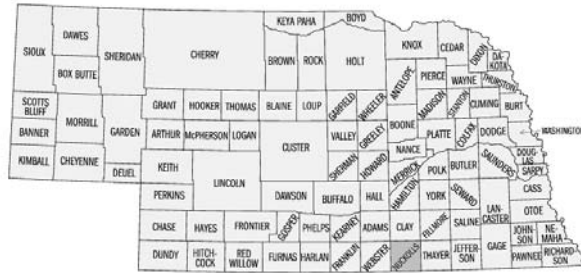

Nuckolls County

County Seat: Nelson

Total Population (2008): 4,467

Kids Count in Nebraska 2009

Children age 19 & Under (2008)	966	Children under age 5 (2008)	256
Minority Children (2008)	54	Children with single parents (2000)	162

Early Childhood

Head Start/EHS (11/08)	35
------------------------	----

Economic Well-Being

% Poor with single parents (2000)	33
% Poor with two parents (2000)	67
% Children (17 & Under) in poverty (2000)	17
% Under 5 in poverty (2000)	17
% Minority children in poverty (2000)	39
% Working moms with child under 6 (2000)	83
Families on ADC (2008)	9